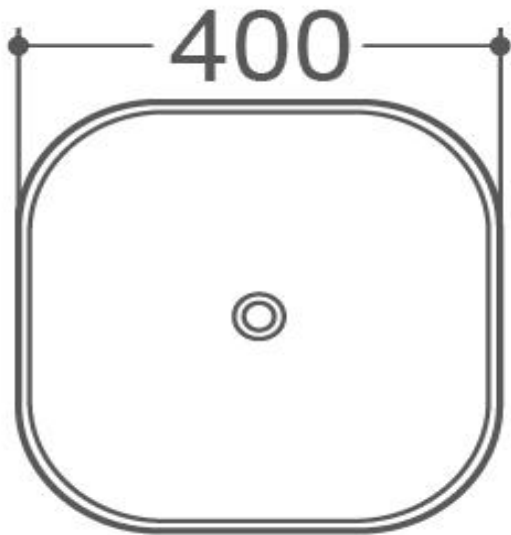

ROMEIO

 Gloss White
WB 2140

SPECIFICATIONS

MATERIAL: Vitreous China

CAPACITY: 11.9L

MEASUREMENTS: 400 x 400 x 140mm 7KG

WASTE: Use 32mm without Overflow Waste (Not Supplied)

CLEANING & MAINTENANCE: