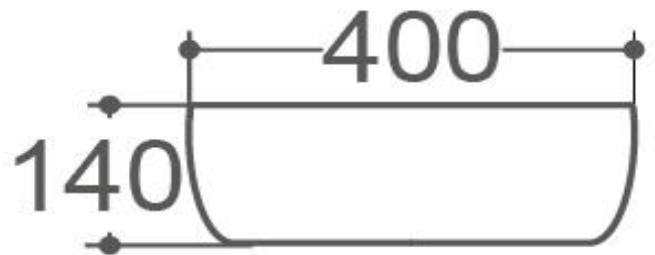

ROMEIO

 Gloss White
WB 2140

SPECIFICATIONS

MATERIAL: Vitreous China

CAPACITY: 11.9L

MEASUREMENTS: 400 x 400 x 140mm 7KG

WASTE: Use 32mm without Overflow Waste (Not Supplied)

CLEANING & MAINTENANCE: